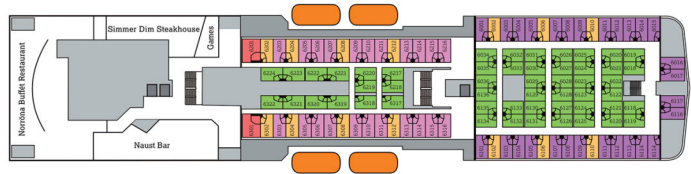

## Teknilýsing / Signature

 Koyggjatal / Number of Berths

 Kamar við útsýni / Outside Cabin

 Kamar utan útsýni / Inside Cabin

\* Dubultsong / Double Bed

\*\* Undirkoyggir / Lower Berths

 Familjækumur við útsýni / Family cabin outside

### DECK 8

	4	
	3	
	3	
	4	

### DECK 7

	2	
	4	
	Suite	
	4	
	2 de luxe	